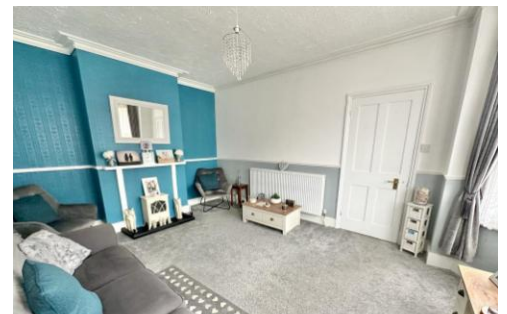

H

HAMILTONS

190 Connaught Road

Brookwood, Woking, , GU24 0AH

Closed Onward Chain

Hamiltons are proud to bring to the market, this rare opportunity to purchase a beautiful period property, that is situated in the charming village of Brookwood just a moments walk from local shops and Brookwood Main Line Station with connections to London Waterloo as quick at 37 minuets, as well as having a substantial garden that backs onto the Basingstoke Canal.

Asking Price Of £900,000

EPC Rating TBC

- Beautiful Edwardian Double Fronted House
- Four Bedrooms
- Substantial Garden
- Backing onto The Basingstoke Canal