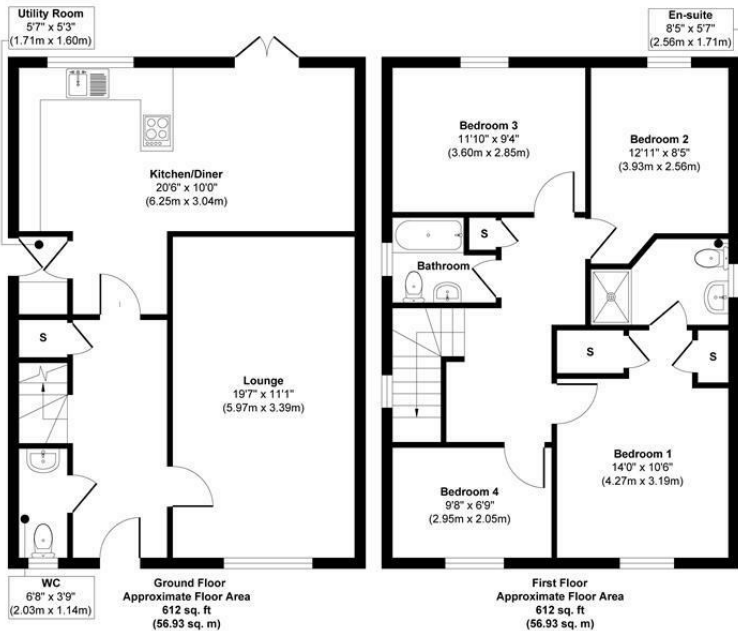

# Rowan Grove, Chesterfield S42 6GD

4 2 1 B

Council Tax Band: E

4 bed roomed detached home for sale in the popular area of Wingerworth. The property benefits from being well located close to Chesterfield town centre, Clay cross, local shops and schooling. Externally the property has off street parking for multiple vehicles, a garage with power and lighting and an enclosed back garden with a patio area and lawn. Local parks are also within easy reach.

The entrance hallway has a downstairs wc, under stairs storage and a generous lounge to the front of the property. To the rear is a utility room with an integral washing machine and access out to the driveway. The lovely kitchen diner is across the back of the property and has integrated appliances, double oven/grill, fridge, freezer, dishwasher and hob. There is a breakfast bar and space for dining, with French doors leading out to the garden.

On the 1st floor the master bedroom has an ensuite shower room, storage and again is tastefully presented. There are two further double bedrooms to the rear of the property, a further storage cupboard on the landing and and a good sized single bedroom. The family bathroom has a white 3 piece suite.

Approx. Gross Internal Floor Area 1224 sq. ft / 113.86 sq. m  
 Illustration for identification purposes only, measurements are approximate, not to scale.  
 Produced by Elements Property