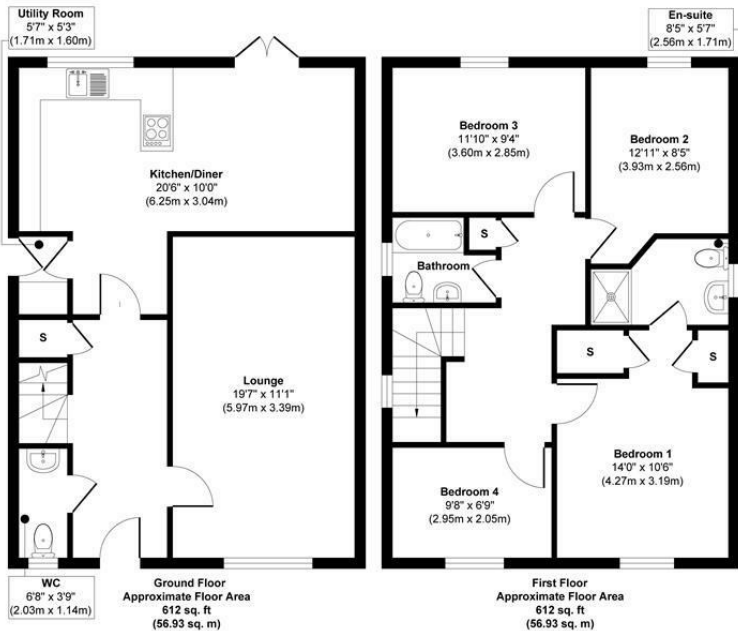

Rowan Grove, Chesterfield S42 6GD

4 2 1 B

Council Tax Band: E

4 bedroomed detached home for sale in the popular area of Wingerworth. The property benefits from being well located close to Chesterfield town centre, Clay cross, local shops and schooling. Externally the property has off street parking for multiple vehicles, a garage with power and lighting and an enclosed back garden with a patio area and lawn. Local parks are also within easy reach.

The entrance hallway has a downstairs wc, under stairs storage and a generous lounge to the front of the property. To the rear is a utility room with an integral washing machine and access out to the driveway. The lovely kitchen diner is across the back of the property and has integrated appliances, double oven/grill, fridge, freezer, dishwasher and hob. There is a breakfast bar and space for dining, with French doors leading out to the garden.

On the 1st floor the master bedroom has an ensuite shower room, storage and again is tastefully presented. There are two further double bedrooms to the rear of the property, a further storage cupboard on the landing and and a good sized single bedroom. The family bathroom has a white 3 piece suite.

Approx. Gross Internal Floor Area 1224 sq. ft / 113.86 sq. m
 Illustration for identification purposes only, measurements are approximate, not to scale.
 Produced by Elements Property