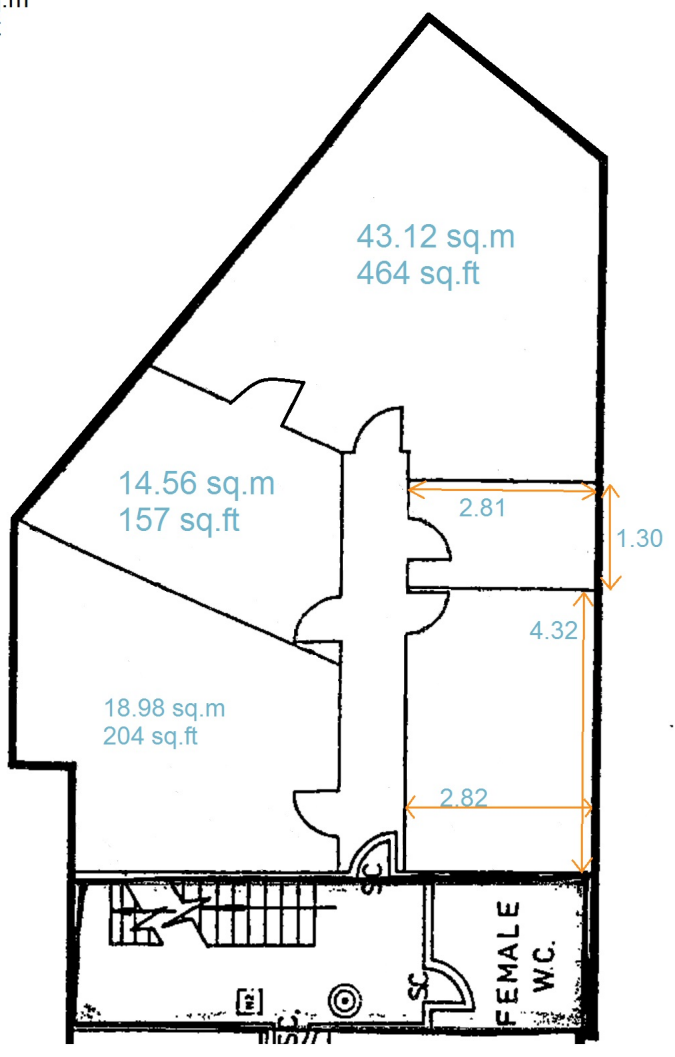

First Floor, Manor Court, Coventry

Totalling: 92.50 sq.m
996 sq.ft

Ground Floor, Manor Court, Coventry

Totalling: 99.29 sq.m
1069 sq.ft