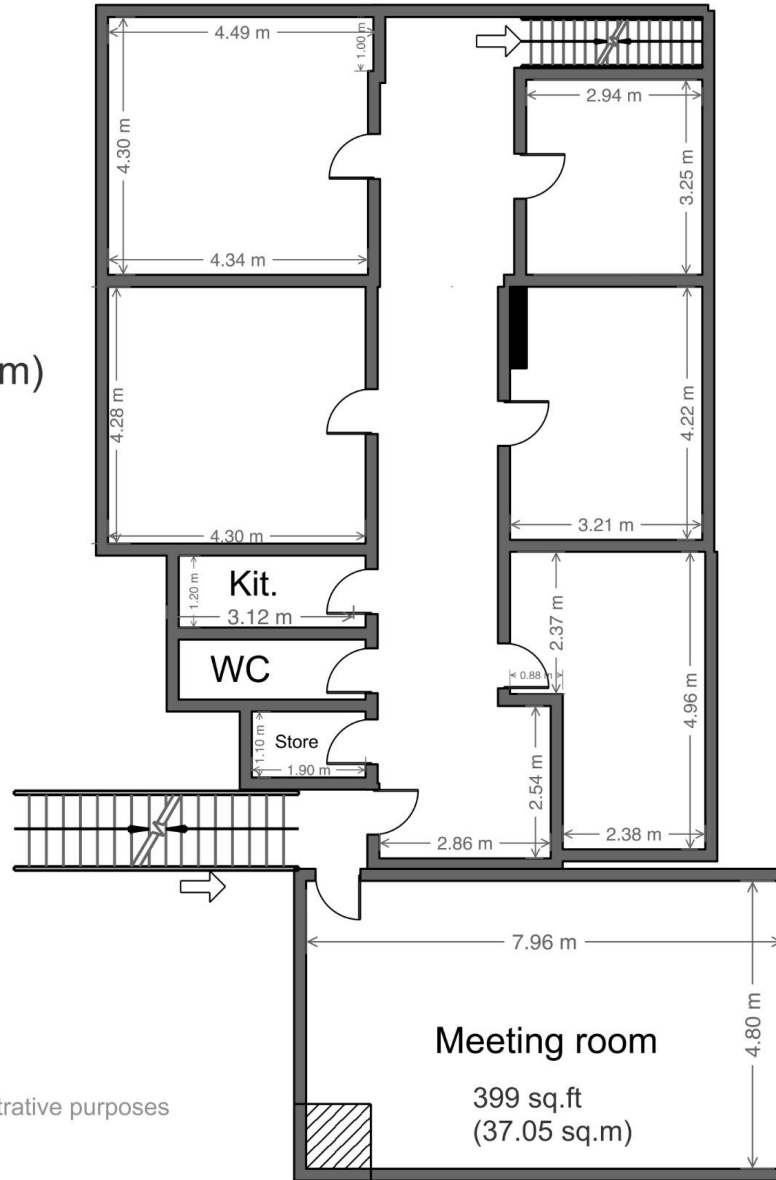

10 Wise Street, Leamington Spa CV31 3AP

936 sq.ft
(86.92 sq.m)

Plan is for illustrative purposes only