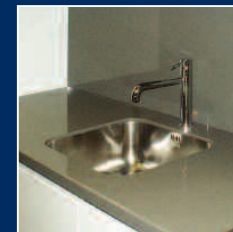

Franke Kitchen Sink and Paini
Fountain single mixer tap