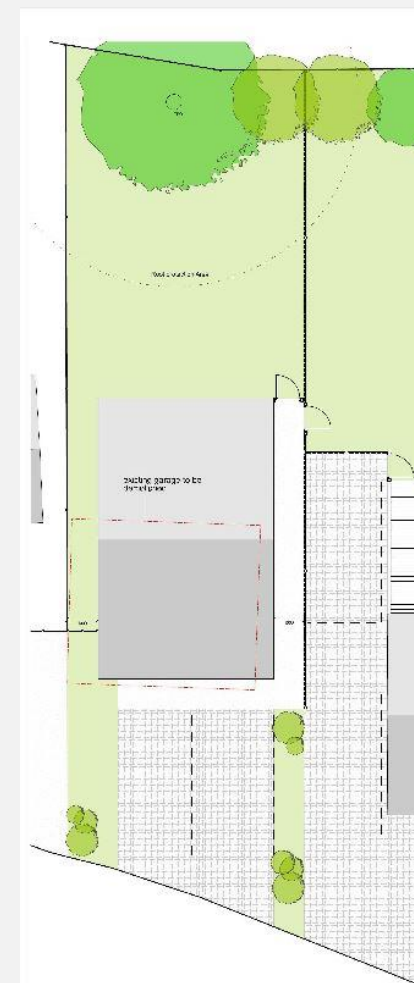

jnp.co.uk

34a Copes Shroves

A brand new 3 Bedroom, 2 Bathroom family home.

MORE DETAILS TO FOLLOW

Address: 34a Copes Shroves, Hazlemere, High Wycombe,
Buckinghamshire, HP15 7AG

Launching January 2018!

Please call our Hazlemere office on 01494
716000 for any further information

Proposed Front Elevation

Proposed Site and Roof Plan 1:100