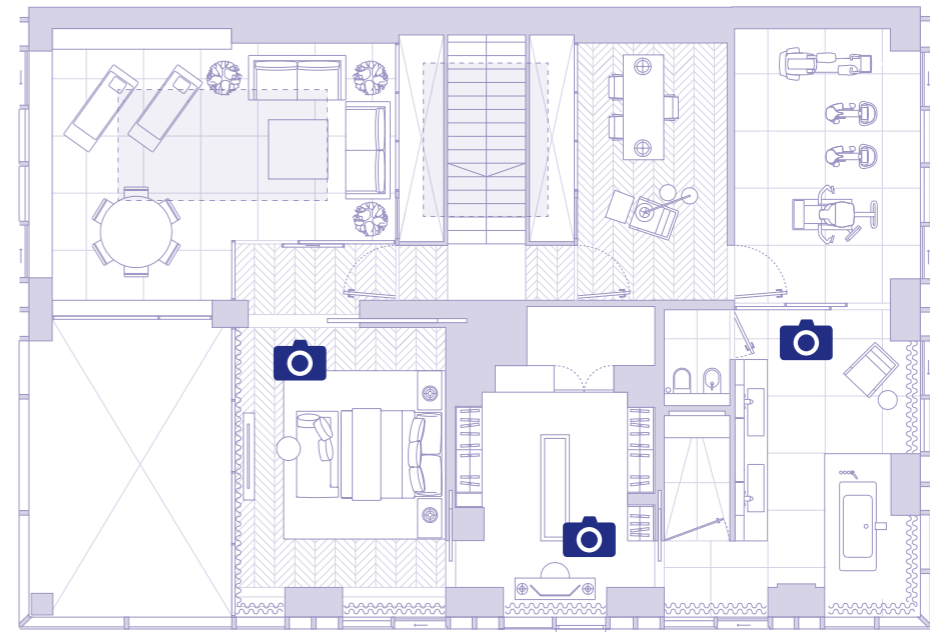

The Penthouse Collection at
THE HERON

SOUTH PENTHOUSE
35TH FLOOR DUPLEX

LOWER LEVEL

UPPER LEVEL

INTERNAL
DIMENSIONS

Net Internal Area
564.6 sq m
6077 sq ft

Balcony Area
1.93m x 10.04m
6ft x 33ft

LOBBY

FORMAL LIVING ROOM

FAMILY LIVING ROOM

CINEMA ROOM

KITCHEN & DINING

FORMAL DINING

MASTER BEDROOM

DRESSING ROOM

MASTER BATHROOM

GUEST SUITE

LOBBY

FORMAL LIVING ROOM

FAMILY LIVING ROOM

CINEMA ROOM

KITCHEN & DINING

FORMAL DINING

MASTER BEDROOM

DRESSING ROOM

MASTER BATHROOM

GUEST SUITE

LOBBY

FORMAL LIVING ROOM

FAMILY LIVING ROOM

CINEMA ROOM

KITCHEN & DINING