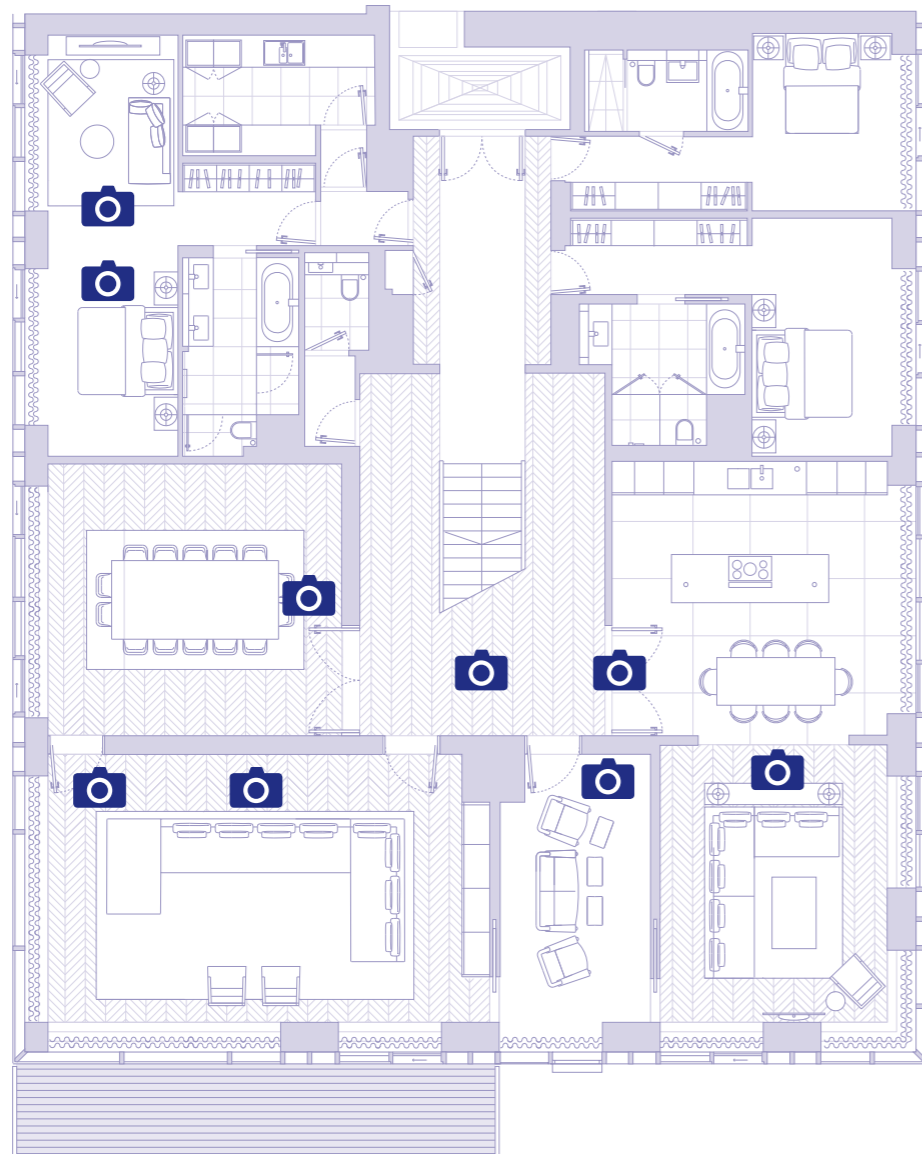

The Penthouse Collection at
THE HERON

SOUTH PENTHOUSE
35TH FLOOR DUPLEX

LOWER LEVEL

UPPER LEVEL

INTERNAL
DIMENSIONS

Net Internal Area
564.6 sq m
6077 sq ft

Balcony Area
1.93m x 10.04m
6ft x 33ft

LOBBY

FORMAL LIVING ROOM

FAMILY LIVING ROOM

CINEMA ROOM

KITCHEN & DINING

FORMAL DINING

MASTER BEDROOM

DRESSING ROOM

MASTER BATHROOM

GUEST SUITE

LOBBY

FORMAL LIVING ROOM

FAMILY LIVING ROOM

CINEMA ROOM

KITCHEN & DINING

FORMAL DINING

MASTER BEDROOM

DRESSING ROOM

MASTER BATHROOM

GUEST SUITE

LOBBY

FORMAL LIVING ROOM

FAMILY LIVING ROOM

CINEMA ROOM

KITCHEN & DINING