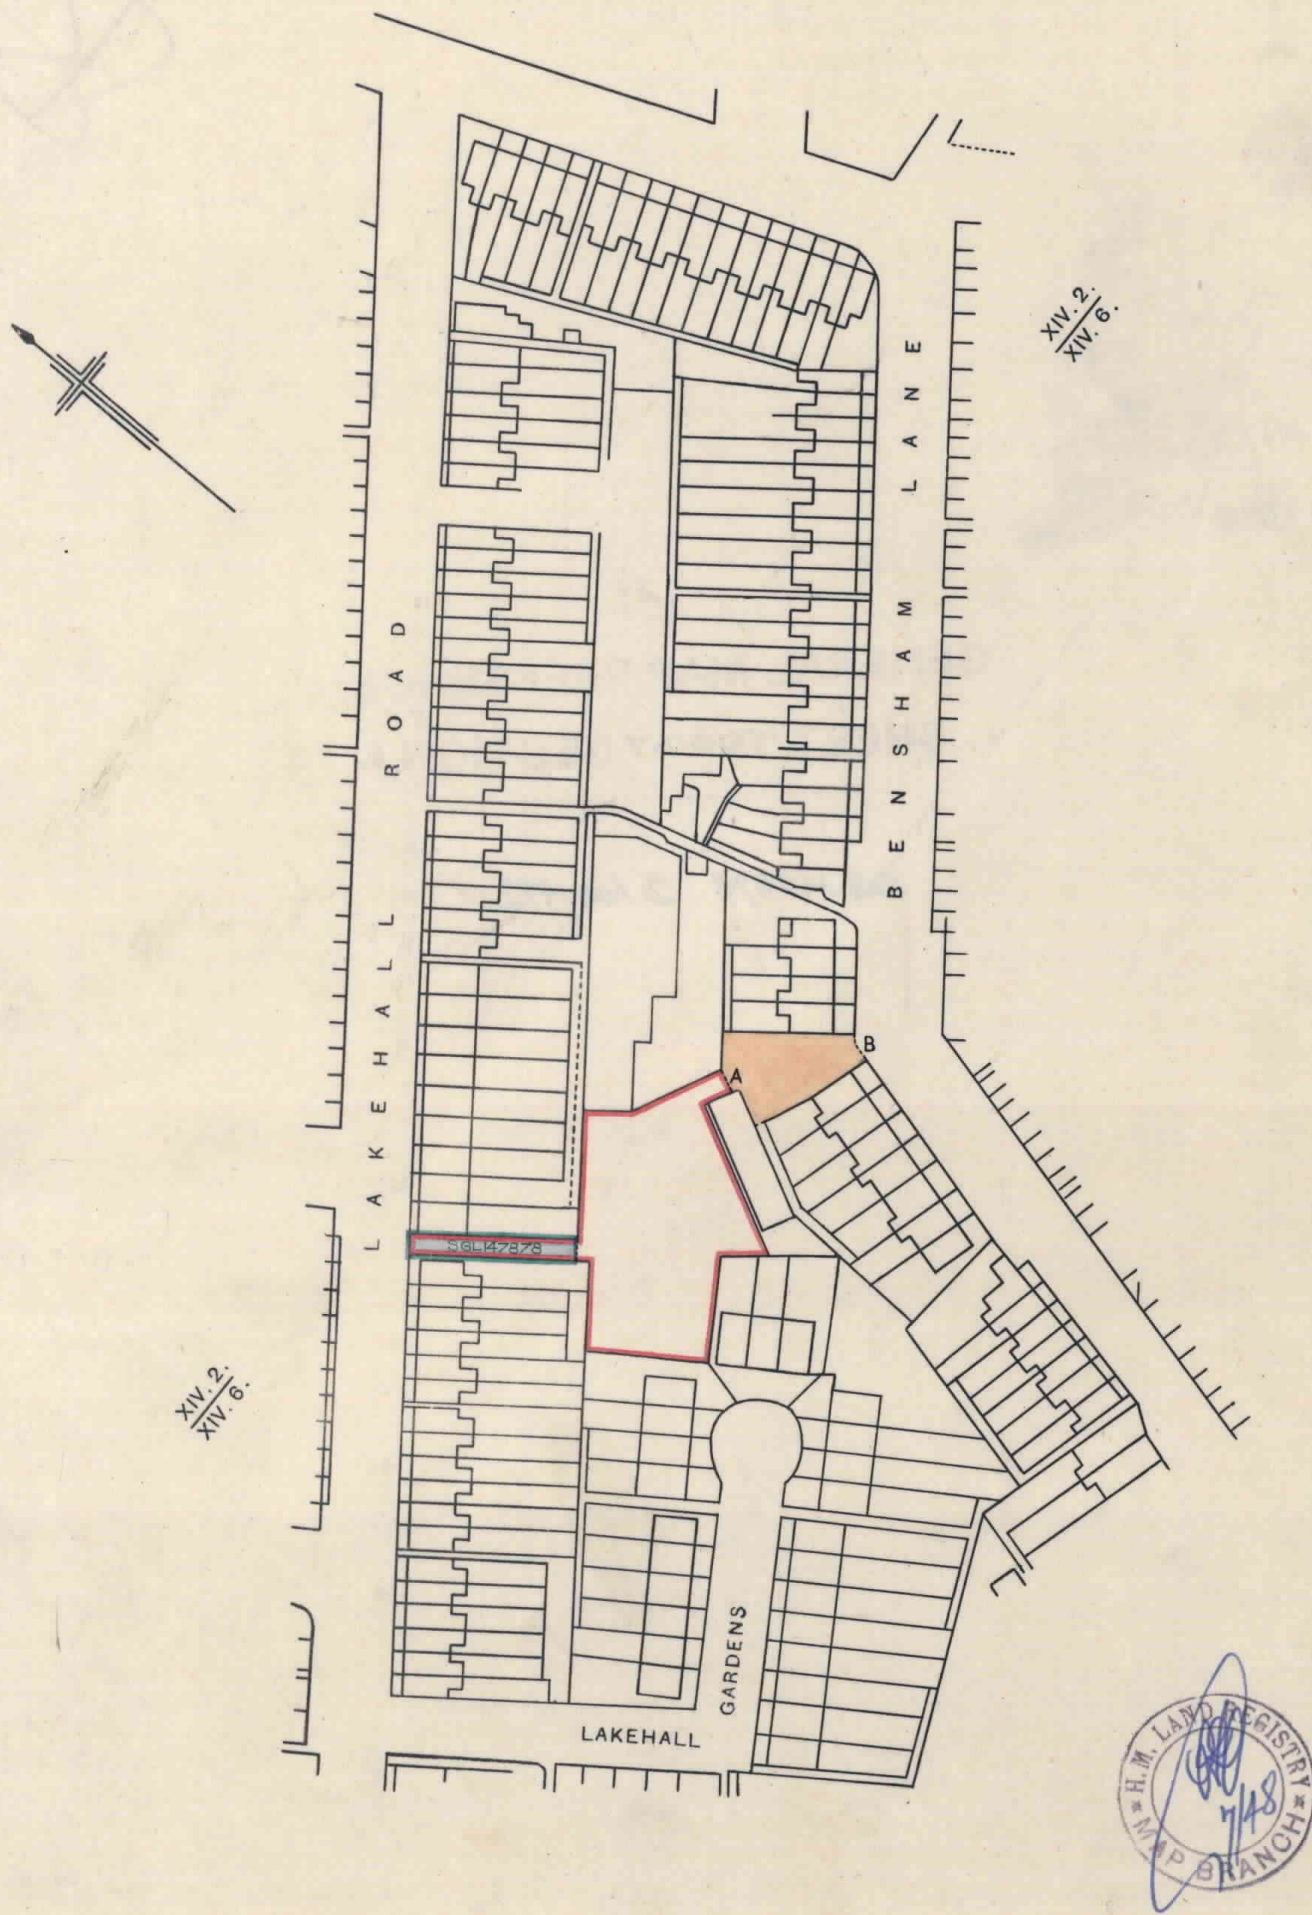

H. M. LAND REGISTRY GENERAL MAP

GREATER LONDON

SURREY SHEET XIV. 2. SECTION DD

Scale 1/1250. Enlarged from 1/2500.

BOROUGH OF CROYDON
CROYDON COUNTY BOROUGH

Crown Copyright Reserved.

Filed Plan of Title No. SY 57421

A.H.B.

This is a copy of the title plan on 16 FEB 2018 at 15:49:53. This copy does not take account of any application made after that time even if still pending in HM Land Registry when this copy was issued.

HM Land Registry endeavours to maintain high quality and scale accuracy of title plan images. The quality and accuracy of any print will depend on your printer, your computer and its print settings. This title plan shows the general position, not the exact line, of the boundaries. It may be subject to distortions in scale. Measurements scaled from this plan may not match measurements between the same points on the ground.