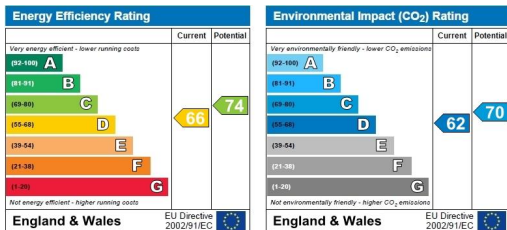

DESCRIPTION

We are pleased to offer for sale a 3 bedroom terrace property set on a side street that is within walking distance to Merthyr Tydfil town centre. The property benefits from having Upvc double glazing and gas central heating and is situated close to all local amenities including shops, school and transportation links. The a470 and a465 roads are also within easy reach of the

PORCH

Laminate floor, emulsion walls and ceiling, electric box

OUTSIDE

Enclosed tiered garden with steps to access

LOUNGE/DINER 3.86X6.66 (12'8" X 21'10")

Laminate flooring, emulsion walls and ceiling, under stair storage, cupboard housing gas box, power points, radiator, window to front and rear

KITCHEN 3.41X2.91 (11'2" X 9'7")

Vinyl flooring, emulsion walls and ceiling, tile splash back, range of wall and base units, worktops, sink and drainer, plumbed for washing machine, combi boiler, power points, radiator, window and door to rear

LANDING

Carpeted floor, emulsion walls and ceiling, attic hatch

BEDROOM 1 2.52X4.12 (8'3" X 13'6")

Carpeted floor, emulsion walls and ceiling, power points, radiator, window to front

BEDROOM 2 2.69X2.93 (8'10" X 9'7")

Carpeted floor, emulsion walls and ceiling, power points, radiator window to rear

BEDROOM 3 3.04x2.32 (10'0" x 7'7")

Carpeted floor, emulsion walls and ceiling, power points, radiator, window to front

MISDESCRIPTIONS ACT

You may download, store and use the material for your own personal use and research. You may not republish, retransmit, redistribute or otherwise make the material available to any party or make the same available on any website, online service or bulletin board of your own or of any other party or make the same available in hard copy or in any other media without the website owner's express prior

DATA PROTECTION ACT

You may download, store and use the material for your own personal use and research. You may not republish, retransmit, redistribute or otherwise make the material available to any party or make the same available on any website