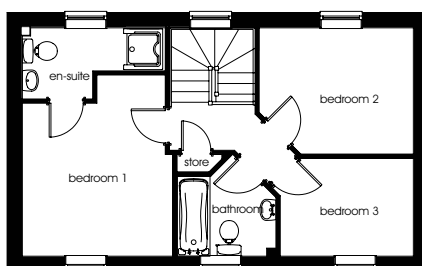

first

ground

kitchen/dining (max)
4870mm x 3047mm 16'0" x 10'0"

w.c.
1444mm x 1198mm 4'9" x 3'11"

living room
4870mm x 3230mm 16'0" x 10'7"

first

bedroom 1 (max)
3861mm x 3210mm 12'8" x 10'6"

en-suite (max)
2158mm x 1519mm 7'1" x 5'0"

bedroom 2
3290mm x 2692mm 10'10" x 8'10"

bedroom 3
2840mm x 2085mm 9'4" x 6'10"

bathroom
2173mm x 2104mm 7'2" x 6'11"