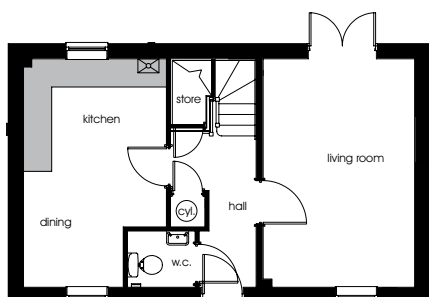

sofia

a three bedroom home

ground