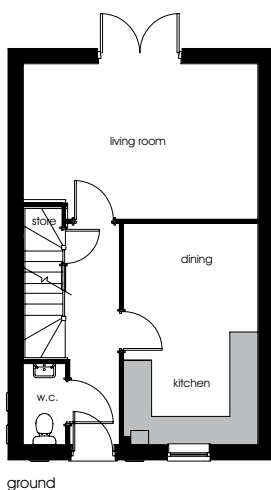

rosas

a four bedroom home

ground

living room (max)
5000mm x 3313mm 16'5" x 10'11"
kitchen/dining
4715mm x 2864mm 15'6" x 9'5"
w.c.
1727mm x 903mm 5'8" x 3'0"

first

bedroom 2 (max)
4009mm x 2900mm 13'2" x 9'6"
bedroom 3
4018mm x 2763mm 13'2" x 9'1"
bedroom 4
2957mm x 2149mm 9'8" x 7'1"
bathroom
2012mm x 1728mm 6'7" x 5'8"

second

bedroom 1 (max)
5279mm x 3970mm 17'4" x 13'0"
en-suite
2212mm x 1539mm 7'3" x 5'1"