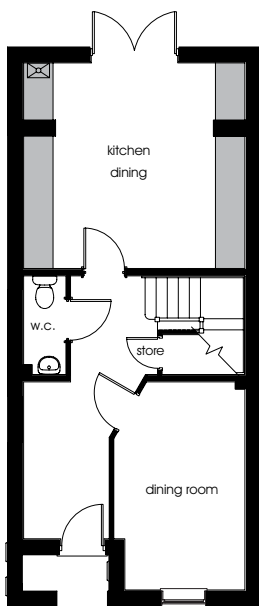

tivoli

a four bedroom home

ground