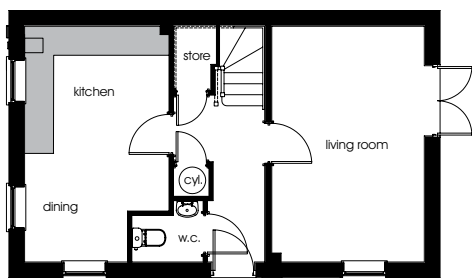

sassari

a three bedroom home

ground

kitchen/dining (max)
4870mm x 3047mm 16'0" x 10'0"
w.c.
1444mm x 1198mm 4'9" x 3'11"
living room
4870mm x 3230mm 16'0" x 10'7"

first

bedroom 1 (max)
3861mm x 3210mm 12'8" x 10'6"
en-suite (max)
2158mm x 1519mm 7'1" x 5'0"
bedroom 2
3290mm x 2692mm 10'10" x 8'10"
bedroom 3
2840mm x 2085mm 9'4" x 6'10"
bathroom
2173mm x 2104mm 7'2" x 6'11"