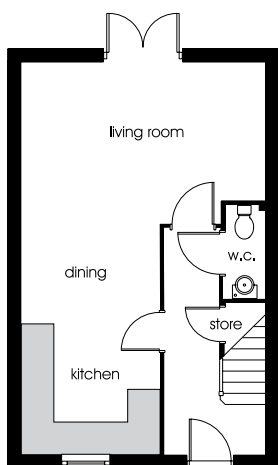

### first

living room/dining (max)	6292mm x 3147mm	20'8" x 10'4"
kitchen	3047mm x 2678mm	10'00" x 8'10"
bedroom 1 (max)	4625mm x 4196mm	15'2" x 13'9"
bedroom 2 (max)	3273mm x 3165mm	10'9" x 10'5"
bathroom	2082mm x 1713mm	6'10" x 5'7"

### ground

kitchen/dining

2193mm x 4320mm 7'2" x 14'2"

living room

4209mm x 2740mm 13'10" x 9'0"

w.c.

2062mm x 899mm 6'9" x 2'11"

bedroom 1

4214mm x 2742mm 13'10" x 9'0"

bedroom 2 (max)

4214mm x 2465mm 13'10" x 8'1"

bathroom (max)

2293mm x 1678mm 7'6" x 5'6"

# geneva

a three bedroom home

ground

first

second

**ground**

kitchen/dining (max)  
2755mm x 4618mm 9'1" x 15'2"

living room (max)  
4850mm x 3213mm 15'11" x 10'7"