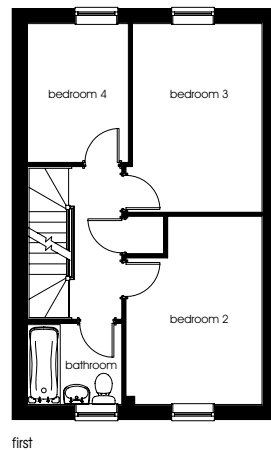

rosas

a four bedroom home

ground

living room (max)
5000mm x 3313mm 16'5" x 10'11"
kitchen/dining
4715mm x 2864mm 15'6" x 9'5"
w.c.
1727mm x 903mm 5'8" x 3'0"

first

bedroom 2 (max)
4009mm x 2900mm 13'2" x 9'6"
bedroom 3
4018mm x 2763mm 13'2" x 9'1"
bedroom 4
2957mm x 2149mm 9'8" x 7'1"
bathroom
2012mm x 1728mm 6'7" x 5'8"

second

bedroom 1 (max)
5279mm x 3970mm 17'4" x 13'0"
en-suite
2212mm x 1539mm 7'3" x 5'1"