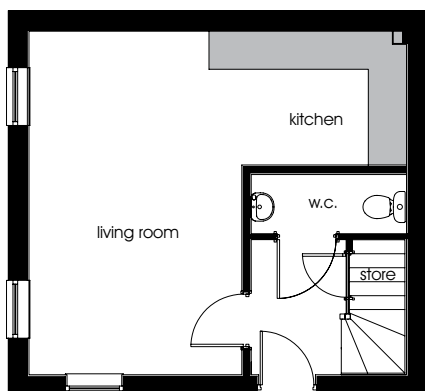

turin

a two bedroom home

ground