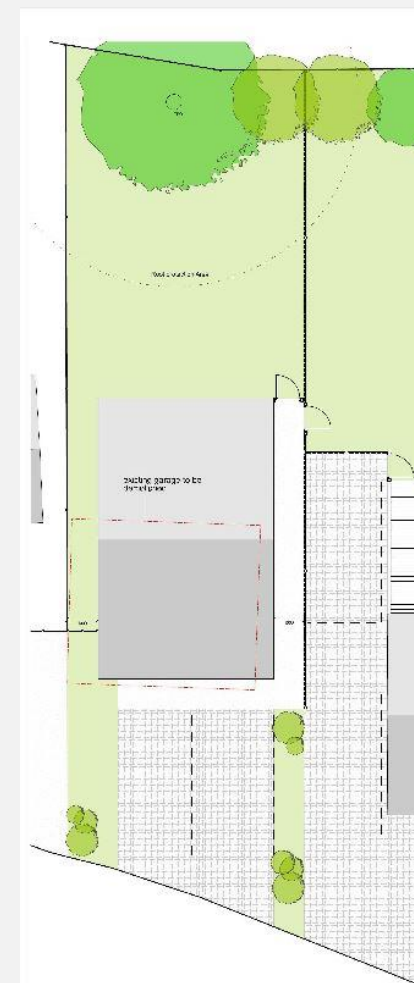

jnp.co.uk

34a Copes Shroves

A brand new 3 Bedroom, 2 Bathroom family home.

MORE DETAILS TO FOLLOW

Address: 34a Copes Shroves, Hazlemere, High Wycombe,
Buckinghamshire, HP15 7AG

Launching January 2018!

Please call New Homes on 01494 521222
for any further information

Proposed Front Elevation

Proposed Site and Roof Plan 1:100